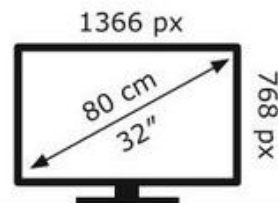

ENERGY

LG Electronics

32LK510BPLD

31 kWh/1000h

2019/2013